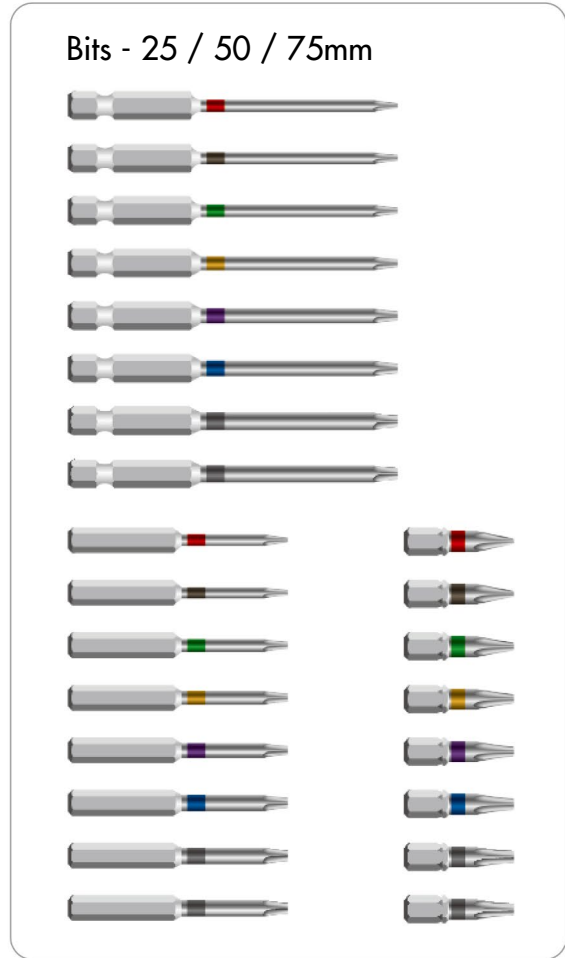

Spare - TORX PLUS®
Hardness : HRC 58° ~ 60°
Material : High alloy steel

Spare - HEXAGON
Hardness : HRC 58° ~ 60°
Material : High alloy steel

0-TPK-H02

0-TPK-H01

0-TPK-H03

KITS To TRY!

Call Us
TODAY

for
More
Info!